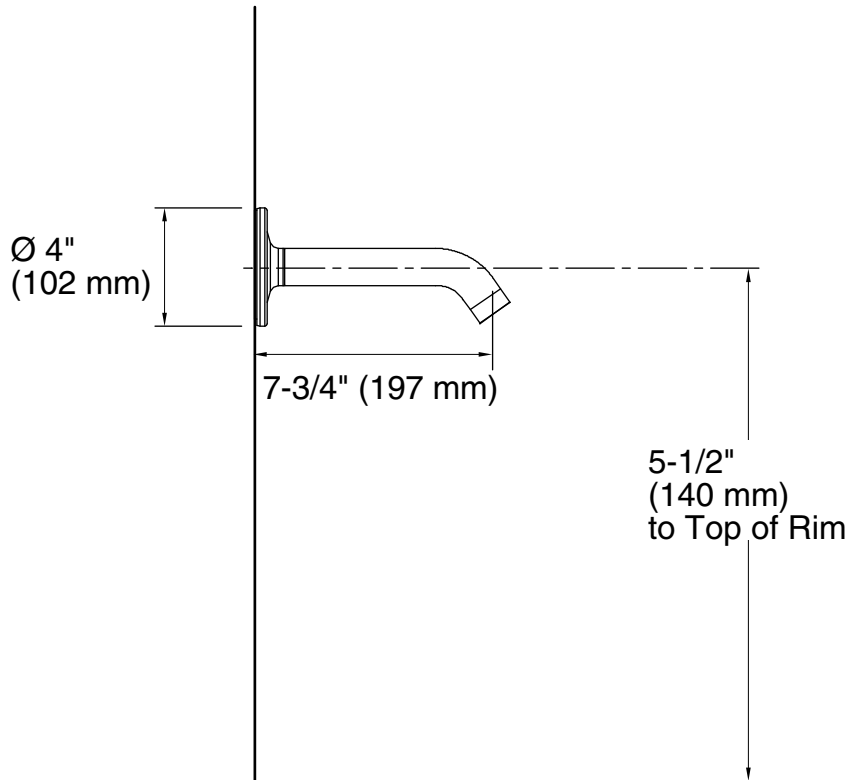

Technical Information

All product dimensions are nominal.

Showerhead/Body Spray:

Rated maximum flow: 2.5 gal/min (9.5 l/min)

Notes

Install this product according to the installation guide.